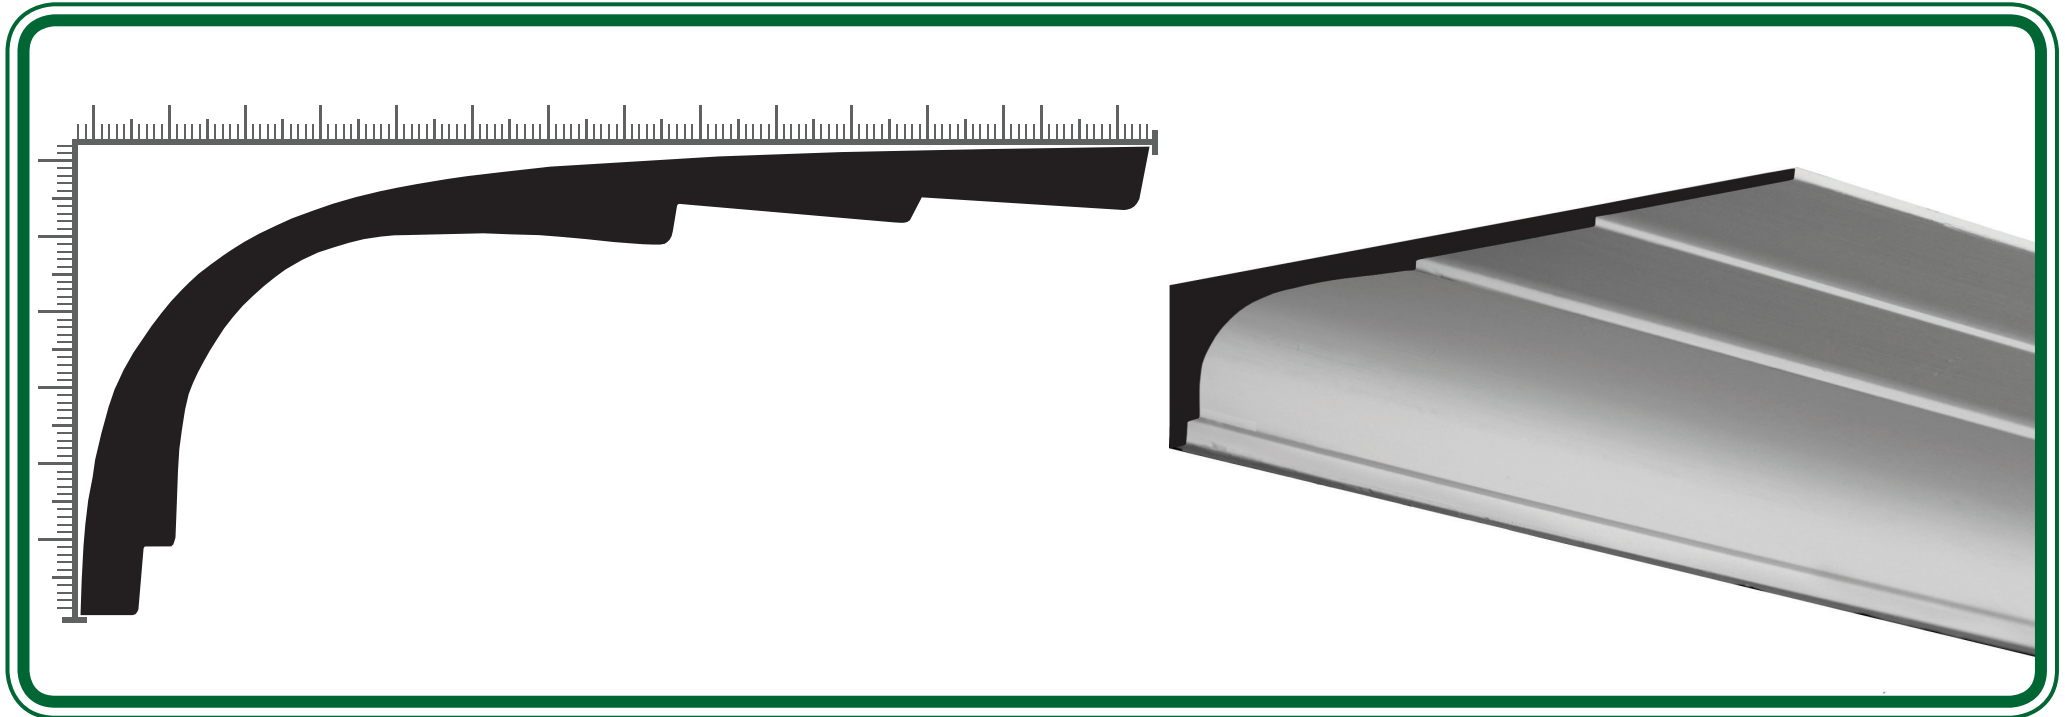

F. VITALE & SONS

Quality Plaster Products

CONTEMPORARY COVE CORNICE CN452

Ceiling 147mm | Wall 60mm | Length 3.6m