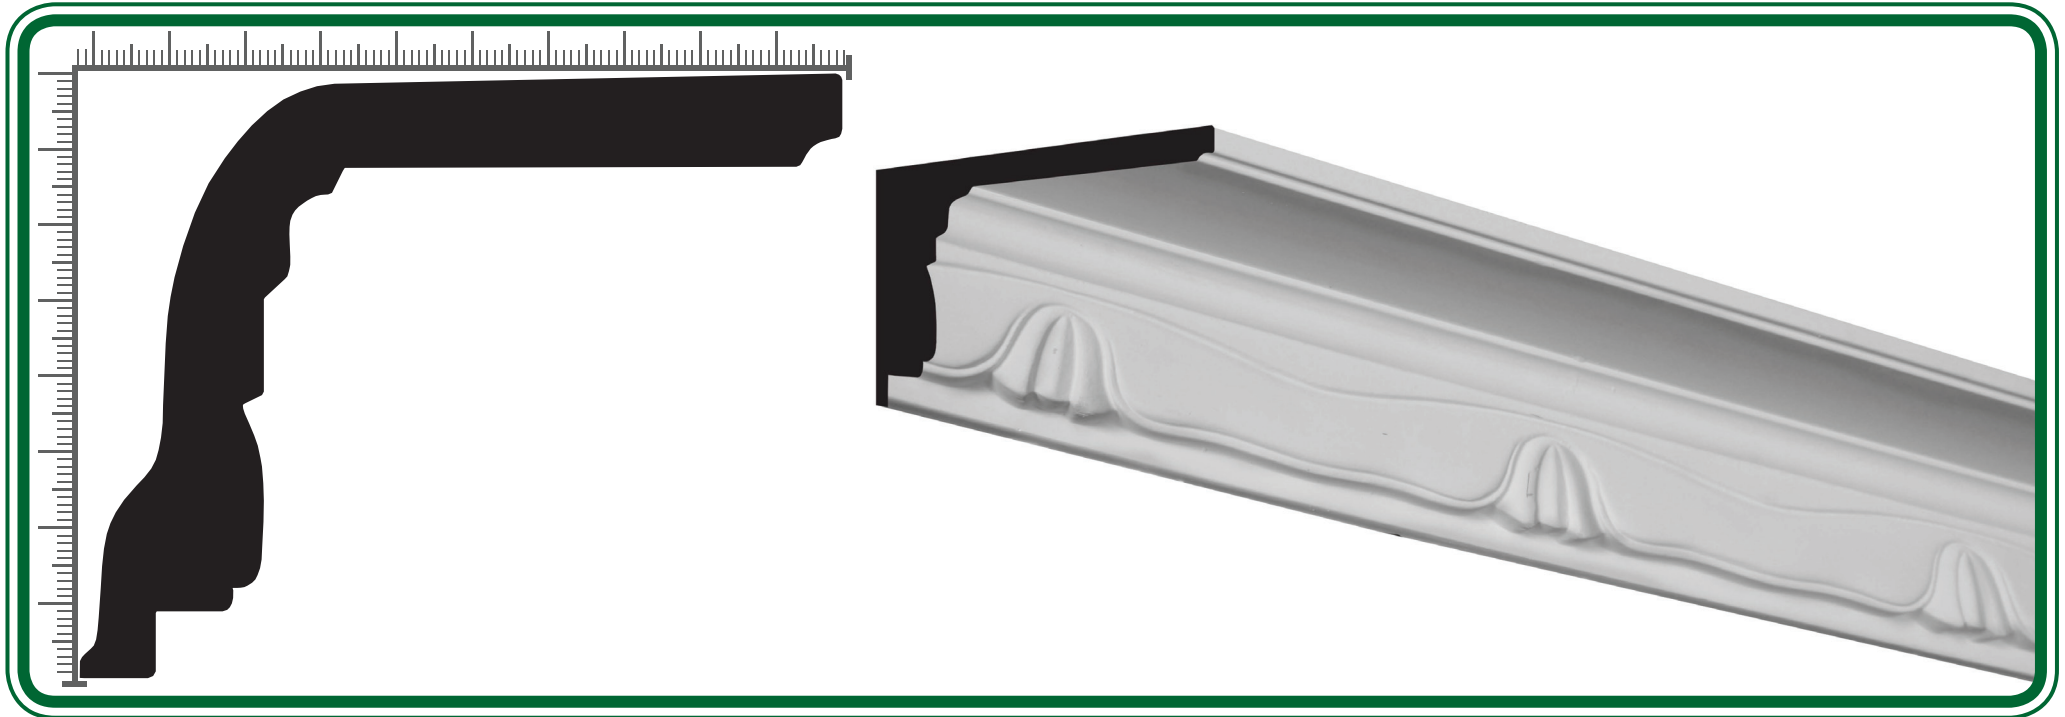

F.VITALE & SONS

Quality Plaster Products

EDWARDIAN CORNICE CN31

Ceiling 100mm	Wall 80mm	Length 3.6m	Repeat Pattern 155mm
---------------	-----------	-------------	----------------------