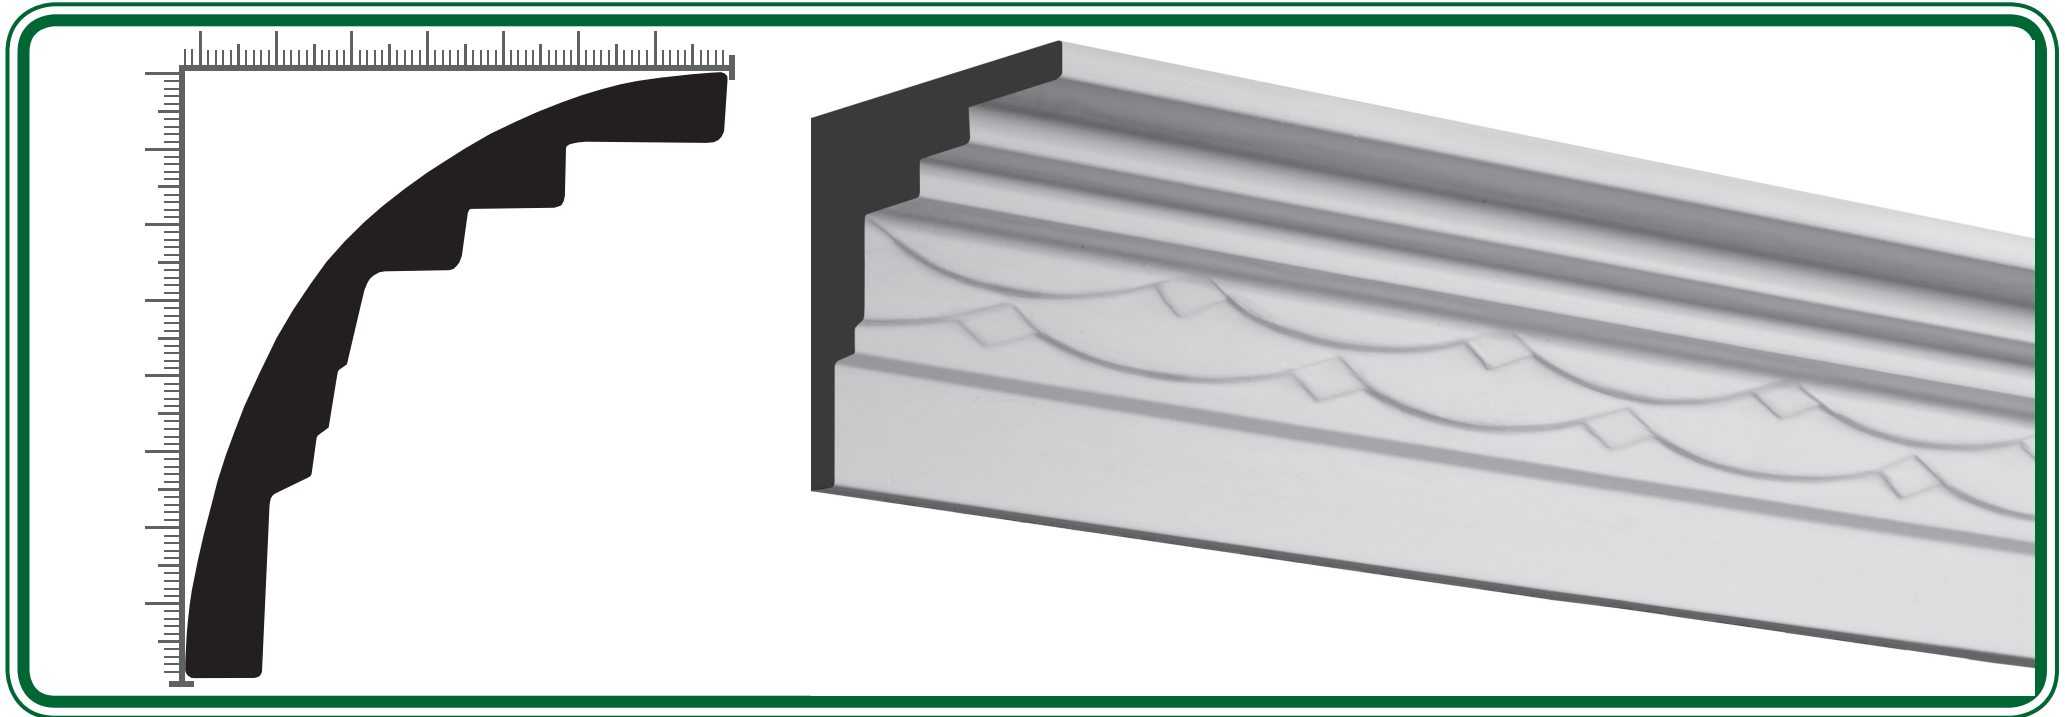

# F. VITALE & SONS

Quality Plaster Products

## ART DECO CORNICE CN1137

Ceiling 75mm | Wall 92mm | Length 3.6m