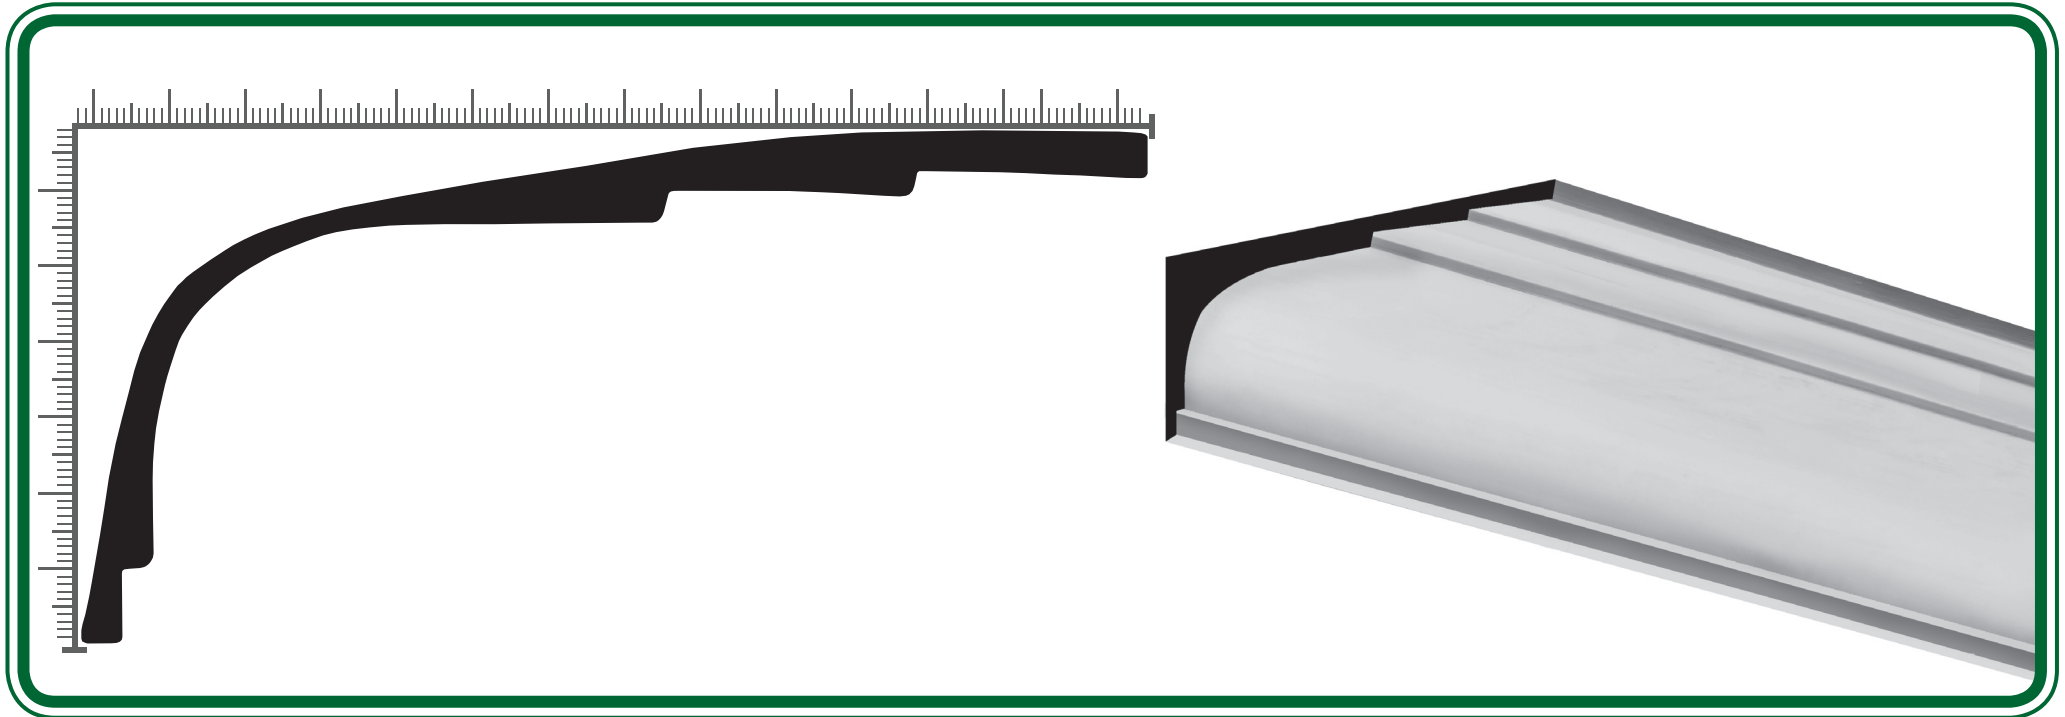

F. VITALE & SONS

Quality Plaster Products

CONTEMPORARY COVE CORNICE CN109

Ceiling 250mm | Wall 120mm | Length 3.6m