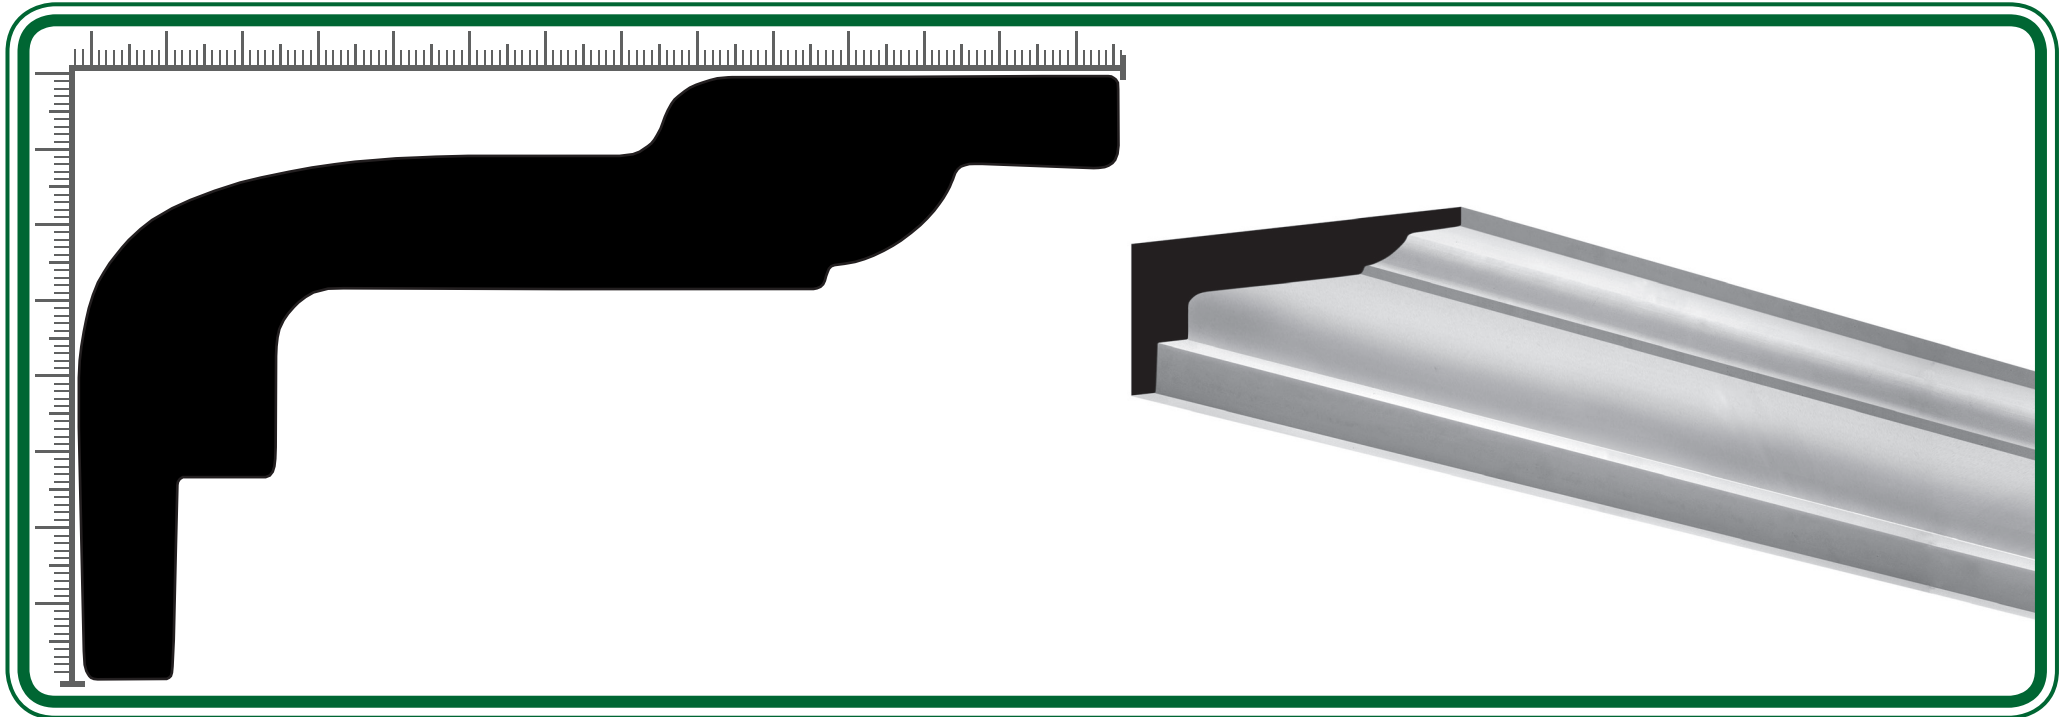

F. VITALE & SONS

Quality Plaster Products

EDWARDIAN CORNICE CN0536

Ceiling 125mm | Wall 70mm | Length 3.6m