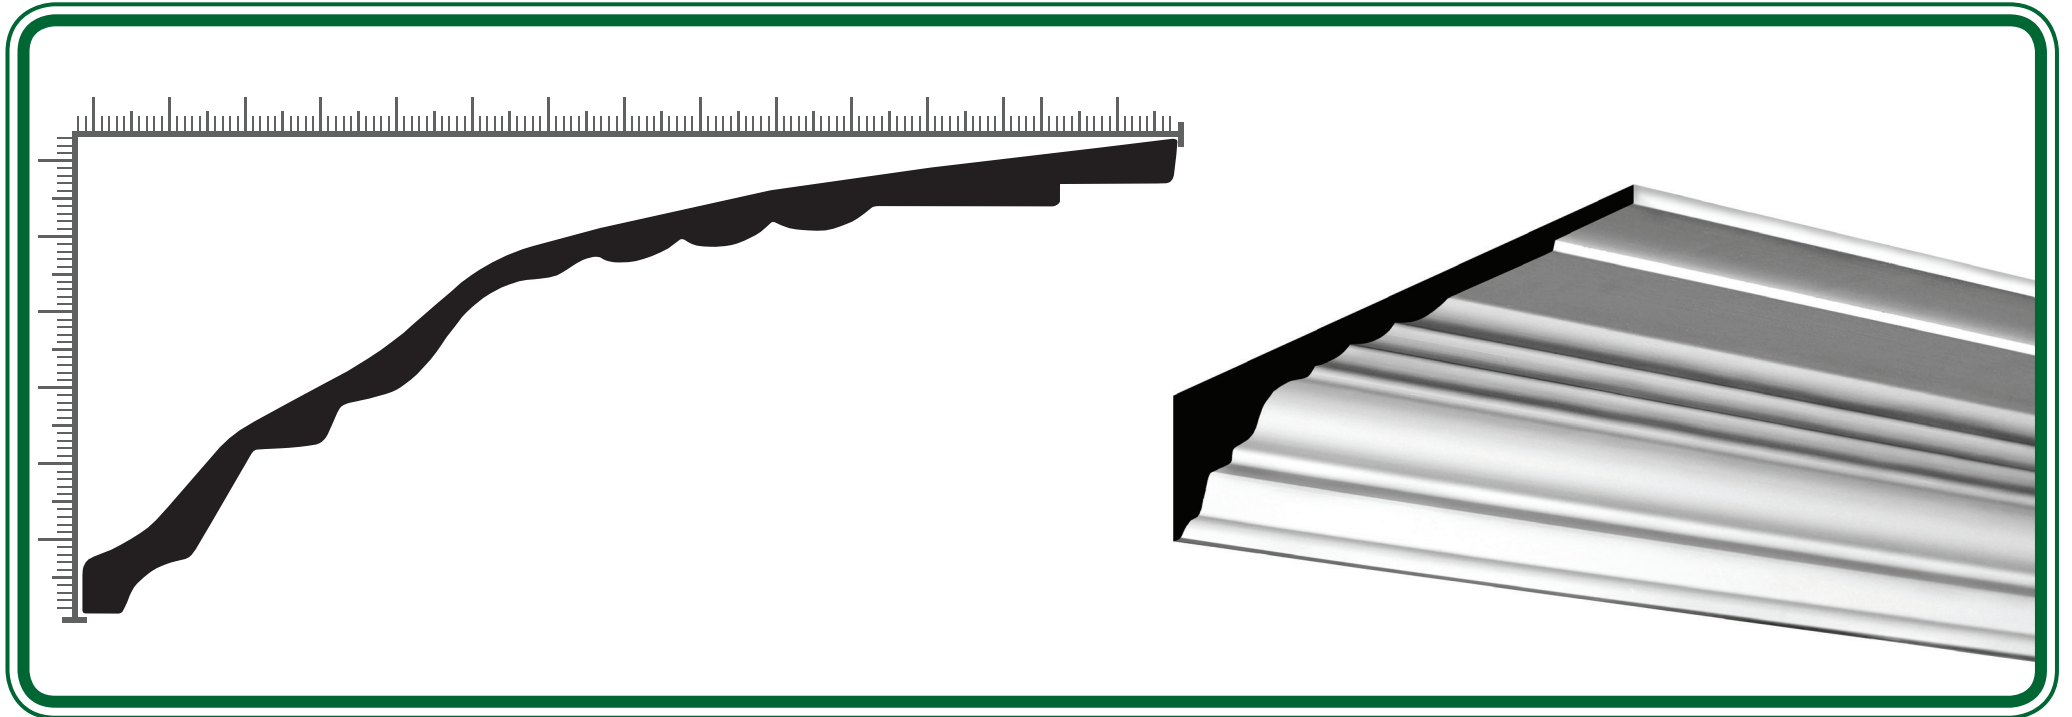

# F. VITALE & SONS

Quality Plaster Products

## CONTEMPORARY COVE CORNICE CN110

Ceiling 300mm | Wall 130mm | Length 3.6m