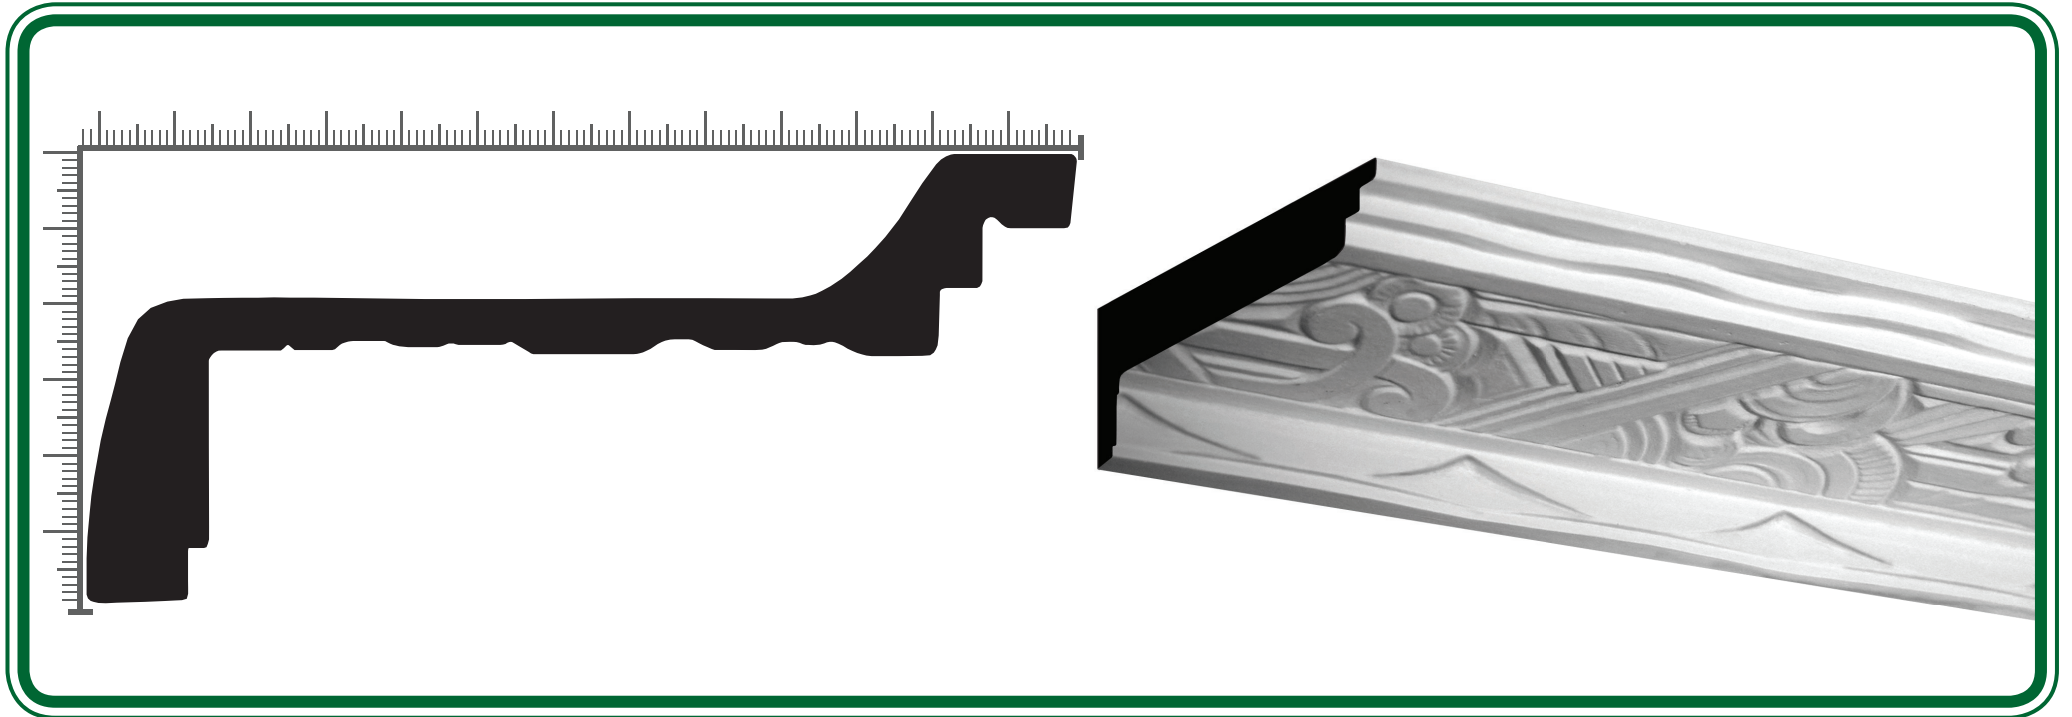

# F. VITALE & SONS

Quality Plaster Products

## ART DECO CORNICE CN102

Ceiling 150mm | Wall 65mm | Length 3.6m